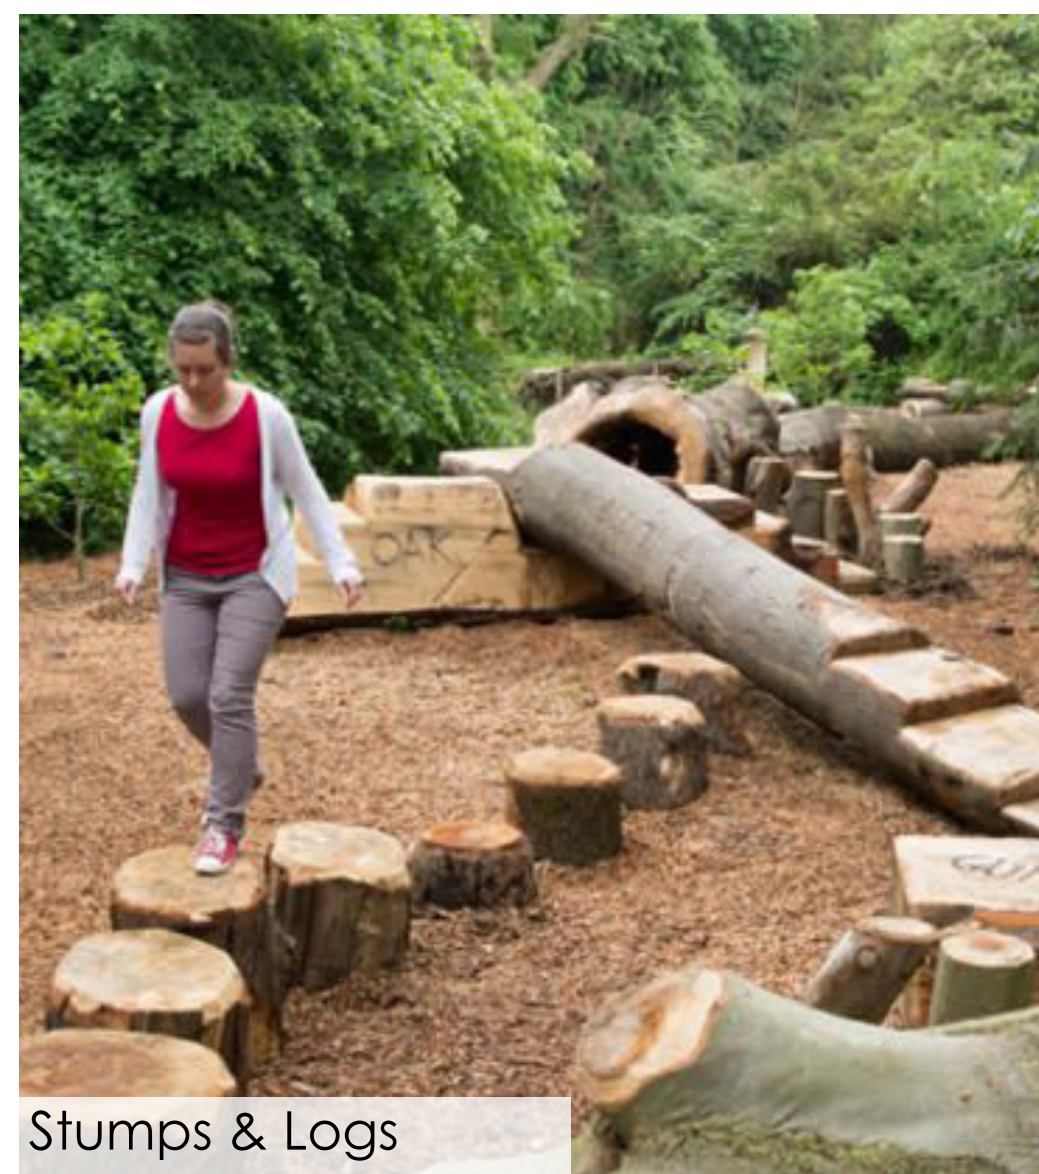

Nature Play Path

Stumps & Logs

Concrete Mowband In Turf

KT52 PARK MASTER PLAN

2690 Sierra Village Drive, Roseville, California 95747

CALLANDER PROJECT NUMBER: 24013 | DATE: 03.19.2024 | CALLANDER ASSOCIATES